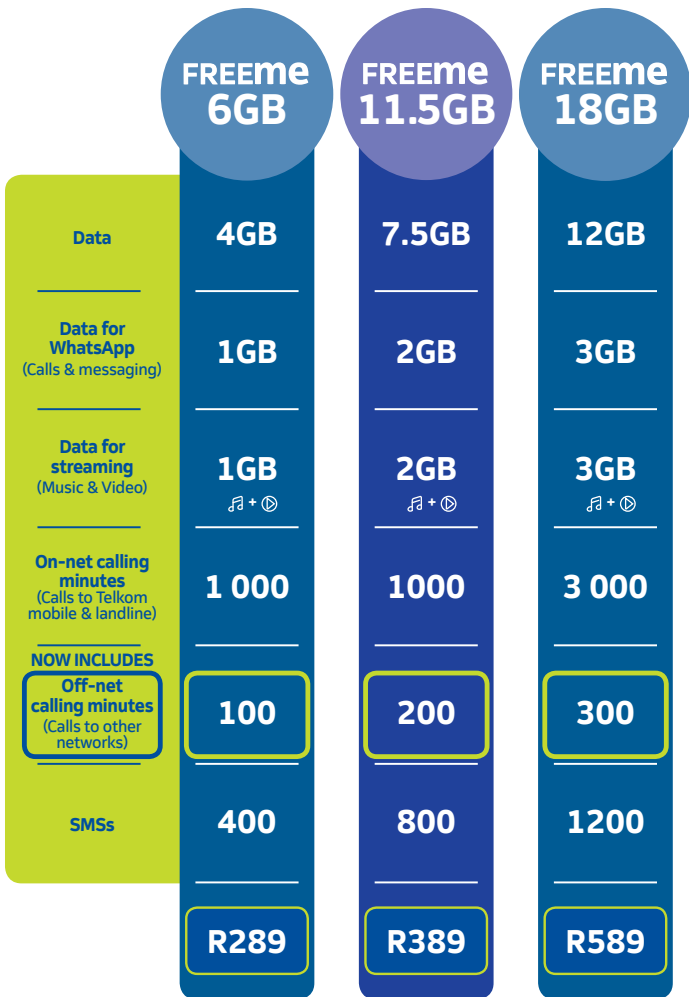

FREEme

FreeMe SIM-only offers (Month-to month)

	FREEme 800MB	FREEme 1.5GB	FREEme 3GB
Data	500MB	1GB	2GB
Data for WhatsApp (Calls & messaging)	150MB	250MB	500MB
Data for streaming (Music & Video)	150MB 🎵 + 📺	250MB 🎵 + 📺	500MB 🎵 + 📺
On-net calling minutes (Calls to Telkom mobile & landline)	500	500	1 000
NOW INCLUDES Off-net calling minutes (Calls to other networks)	15	25	50
SMSs	50	100	200
	R99	R139	R189

Out-of-bundle rates on FreeMe:

SMS: R0.30 (160 characters); MMS: R0.50 (300KB); Data:
R0.30 per MB; Voice: R0.70 per MB

FREEme

FreeMe SIM-only offers (Month-to month)

Out-of-bundle rates on FreeMe:

SMS: R0.30 (160 characters); MMS: R0.50 (300KB); Data: R0.30 per MB; Voice: R0.70 per MB

FREEme

FreeMe SIM-only offers (Month-to month)

	FREEme 6GB	FREEme UNLIMITED
Data	20GB	Unlimited 30FUP
Data for WhatsApp (Calls & messaging)	4GB	5GB
Data for streaming (Music & Video)	4GB 🎵 + 📺	5GB 🎵 + 📺
On-net calling minutes (Calls to Telkom mobile & landline)	3 000	3000
NOW INCLUDES Off-net calling minutes (Calls to other networks)	1 000	3 000
SMSs	2 000	3 000
	R689	R1189